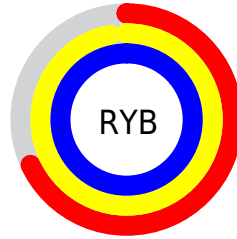

## Conversions Part 2

<b>Format</b>	<b>Color</b>
<b>RYB</b>	173, 247, 254
Decimal	11402933
CIELab	93.00, -38.76, 27.28
CIELCh	93, 47.398, 144.862
Yxy	82.9670, 0.3041, 0.4142
Android (android.graphics.Color)	4289593013 (0xFFADFEB5)
YUV	221.4590, -19.9463, -42.4985
Hunter-Lab	91.0862, -40.0438, 27.0278

# Details

The CIELCh color **93, 47.398, 144.862** is a light color, and the websafe version is hex **99FFCC**. A complement of this color would be **80, 47.428, 329.110**, and the grayscale version is **88, 0.010, 296.813**.

A 20% lighter version of the original color is **98, 12.782, 152.834**, and **73, 47.315, 144.919** is the 20% darker color. If you saturate the color by 10%, you get **91, 61.799, 143.842**, and if you desaturate by 10%, it is **95, 32.592, 145.744**.

# Distribution

- Red (68%)
- Green (100%)
- Blue (71%)

- Red (68%)
- Yellow (97%)
- Blue (100%)

- Cyan (32%)
- Magenta (0%)
- Yellow (29%)
- Black (0%)

- Cyan (32%)
- Magenta (0%)
- Yellow (29%)