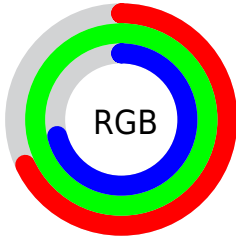

Distribution

- Red (68%)
- Green (100%)
- Blue (71%)