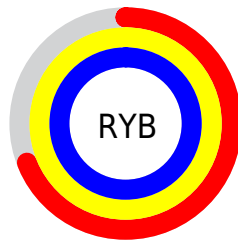

Red (69%)

Yellow (99%)

Blue (99%)