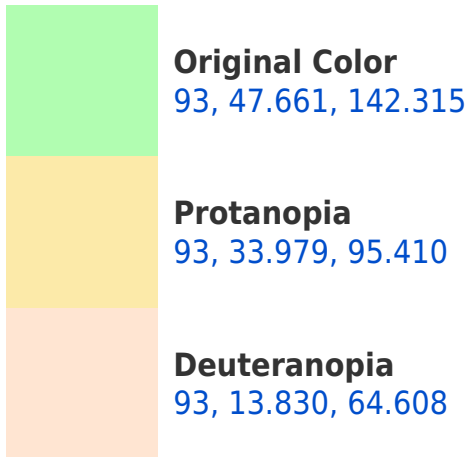

A 20% lighter version of the original color is **98, 13.512, 142.766**, and **73, 47.614, 142.350** is the 20% darker color. If you saturate the color by 10%, you get **91, 63.094, 141.361**, and if you desaturate by 10%, it is **95, 31.810, 143.145**.

80, 34.435, 345.536

50, 9.057, 324.945

45, 93.083, 328.230

12, 42.823, 328.230

Previews

White Background

This preview shows how the CIE LCh color 93, 47.661, 142.315 looks on a white background.

Color Contrast Check

CIELCh 93, 47.661, 142.315

Background

This preview shows how black text looks on a background with the CIELCh color 93, 47.661, 142.315.

This preview shows how white text looks on a background with the CIELCh color 93, 47.661, 142.315.

Dichromacy

Tritanopia
93, 13.991, 232.561

Trichromacy

Original Color
93, 47.661, 142.315

Protanomaly
93, 35.626, 117.347

Deuteranomaly
92, 20.933, 119.847

Tritanomaly
93, 20.019, 170.421

Monochromacy