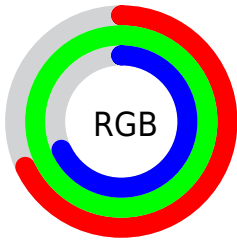

Distribution

- Red (68%)
- Green (100%)
- Blue (68%)