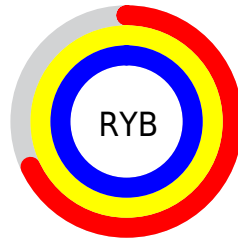

## Conversions Part 2

Format	Color
<b>R<sub>YB</sub></b>	173, 254, 254
Decimal	11402925
CIE <sub>Lab</sub>	93.00, -40.05, 31.12
CIE <sub>LCh</sub>	93, 50.718, 142.147
Yxy	82.9670, 0.3083, 0.4237
Android (android.graphics.Color)	4289593005 (0xFFADFEAD)
YUV	220.5470, -23.4407, -41.6987
Hunter-Lab	91.0862, -41.1087, 29.6011

# Details

The CIELCh color **93, 50.718, 142.147** is a light color, and the websafe version is hex **99FF99**. A complement of this color would be **81, 50.695, 326.177**, and the grayscale version is **88, 0.010, 296.813**.

A 20% lighter version of the original color is **98, 16.023, 142.852**, and **73, 50.734, 142.070** is the 20% darker color. If you saturate the color by 10%, you get **91, 66.078, 141.170**, and if you desaturate by 10%, it is **95, 34.869, 143.000**.

# Distribution

- Red (68%)
- Green (100%)
- Blue (68%)

- Red (68%)
- Yellow (100%)
- Blue (100%)

- Cyan (32%)
- Magenta (0%)
- Yellow (32%)
- Black (0%)

- Cyan (32%)
- Magenta (0%)
- Yellow (32%)