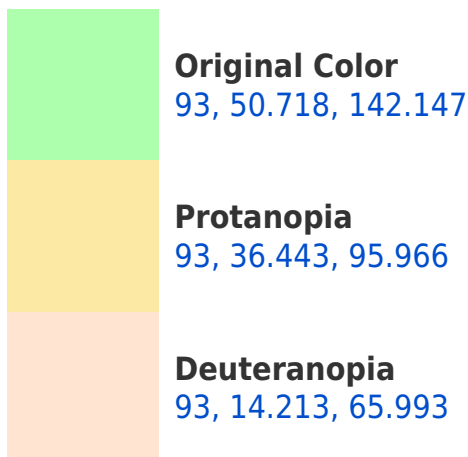

# Black Background

This preview shows how the CIELCh color 93, 50.718, 142.147 looks on a black background.

## Background

This preview shows how black text looks on a background with the CIELCh color 93, 50.718, 142.147.

This preview shows how white text looks on a background with the CIELCh color 93, 50.718, 142.147.

## Dichromacy

**Tritanopia**  
93, 14.276, 229.291

# Trichromacy

**Original Color**  
93, 50.718, 142.147

**Protanomaly**  
92, 38.219, 117.684

**Deuteranomaly**  
92, 22.097, 121.154

**Tritanomaly**  
93, 21.705, 168.027