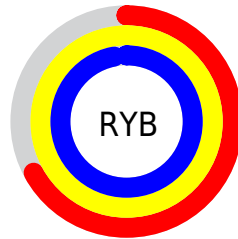

- Red (67%)
- Yellow (100%)
- Blue (97%)