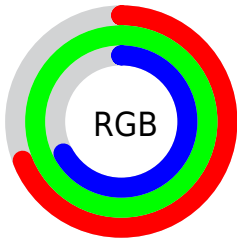

Distribution

- Red (69%)
- Green (100%)
- Blue (67%)