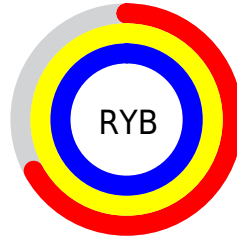

- Red (67%)
- Yellow (100%)
- Blue (99%)