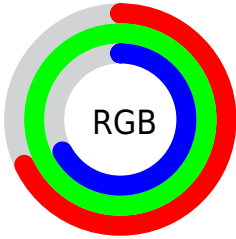

Distribution

- Red (68%)
- Green (100%)
- Blue (67%)