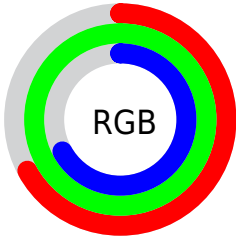

Distribution

- Red (67%)
- Green (100%)
- Blue (67%)