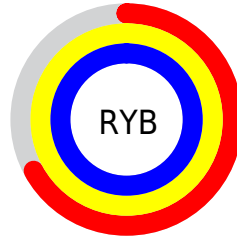

- Red (67%)
- Yellow (100%)
- Blue (100%)