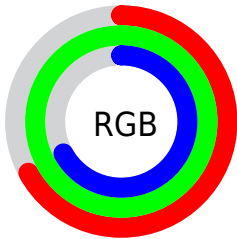

Distribution

- Red (67%)
- Green (100%)
- Blue (67%)