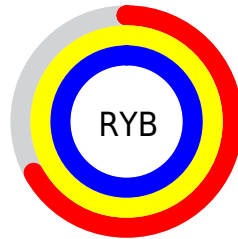

- Red (67%)
- Yellow (100%)
- Blue (100%)