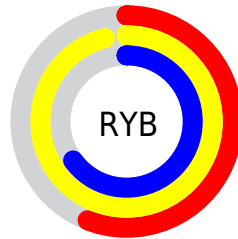

- Red (56%)
- Yellow (96%)
- Blue (65%)