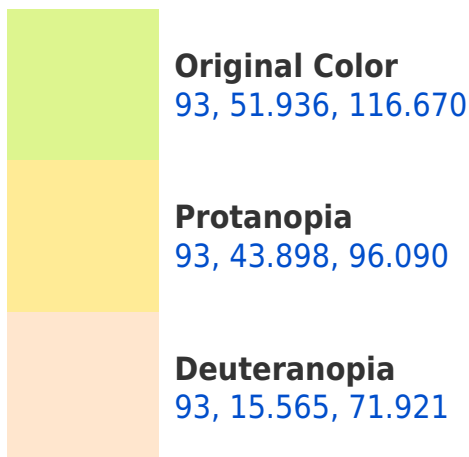

# Black Background

This preview shows how the CIELCh color 93, 51.936, 116.670 looks on a black background.

## **Background**

This preview shows how black text looks on a background with the CIELCh color 93, 51.936, 116.670.

This preview shows how white text looks on a background with the CIELCh color 93, 51.936, 116.670.

## Dichromacy

**Tritanopia**  
93, 9.338, 295.144

# Trichromacy

**Original Color**  
93, 51.936, 116.670

**Protanomaly**  
93, 45.923, 104.493

**Deuteranomaly**  
93, 27.236, 102.306

**Tritanomaly**  
93, 13.686, 121.476