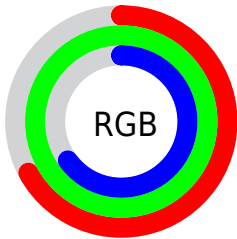

Distribution

- Red (67%)
- Green (100%)
- Blue (65%)