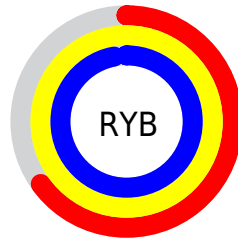

- Red (65%)
- Yellow (100%)
- Blue (97%)