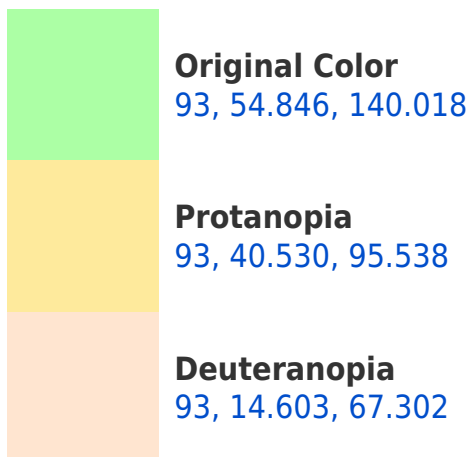

# Black Background

This preview shows how the CIELCh color 93, 54.846, 140.018 looks on a black background.

## **Background**

This preview shows how black text looks on a background with the CIELCh color 93, 54.846, 140.018.

This preview shows how white text looks on a background with the CIELCh color 93, 54.846, 140.018.

## Dichromacy

**Tritanopia**  
93, 14.276, 229.291

# Trichromacy

**Original Color**  
93, 54.846, 140.018

**Protanomaly**  
93, 42.559, 116.347

**Deuteranomaly**  
92, 24.086, 119.994

**Tritanomaly**  
93, 22.612, 164.733