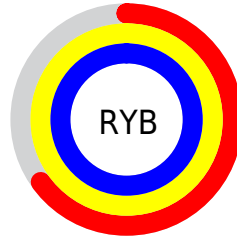

## Conversions Part 2

<b>Format</b>	<b>Color</b>
<a href="#">RYB</a>	<a href="#">165, 255, 255</a>
Decimal	<a href="#">10878885</a>
CIELab	<a href="#">93.00, -44.63, 35.14</a>
CIELCh	<a href="#">93, 56.803, 141.790</a>
Yxy	<a href="#">82.9670, 0.3077, 0.4367</a>
Android (android.graphics.Color)	<a href="#">4289068965 (0xFFA5FFA5)</a>
YUV	<a href="#">217.8300, -26.0452, -46.3319</a>
Hunter-Lab	<a href="#">91.0862, -44.8556, 32.1570</a>

# Details

The CIELCh color **93, 56.803, 141.790** is a light color, and the websafe version is hex **99FF99**. A complement of this color would be **79, 56.101, 326.342**, and the grayscale version is **87, 0.010, 296.813**.

A 20% lighter version of the original color is **97, 20.852, 142.115**, and **73, 56.468, 141.787** is the 20% darker color. If you saturate the color by 10%, you get **91, 71.292, 140.802**, and if you desaturate by 10%, it is **94, 40.397, 142.713**.

# Distribution

- Red (65%)
- Green (100%)
- Blue (65%)

- Red (65%)
- Yellow (100%)
- Blue (100%)

- Cyan (35%)
- Magenta (0%)
- Yellow (35%)
- Black (0%)

- Cyan (35%)
- Magenta (0%)
- Yellow (35%)