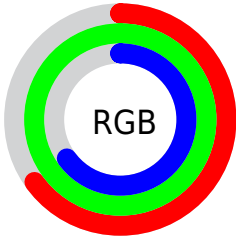

Distribution

- Red (65%)
- Green (100%)
- Blue (65%)