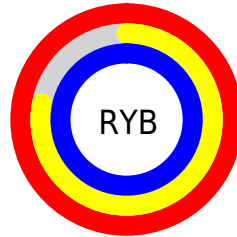

## Conversions Part 2

<b>Format</b>	<b>Color</b>
<a href="#">RYB</a>	<a href="#">255, 200, 255</a>
Decimal	<a href="#">16763135</a>
CIELab	<a href="#">87.00, 29.00, -19.82</a>
CIELCh	<a href="#">87, 35.124, 325.645</a>
Yxy	<a href="#">70.0064, 0.3153, 0.2744</a>
Android (android.graphics.Color)	<a href="#">4294953215</a> ( <a href="#">0xFFFFC8FF</a> )
YUV	<a href="#">222.7150, 15.9165, 28.3139</a>
Hunter-Lab	<a href="#">83.6698, 25.2016, -15.6258</a>

# Details

The CIELCh color **87, 35.124, 325.645** is a light color, and the websafe version is hex **FFCCFF**. A complement of this color would be **95, 34.515, 143.023**, and the grayscale version is **89, 0.011, 296.813**.

A 20% lighter version of the original color is **100, 0.012, 296.813**, and **67, 34.192, 325.859** is the 20% darker color. If you saturate the color by 10%, you get **81, 50.390, 326.165**, and if you desaturate by 10%, it is **93, 18.487, 325.066**.

# Distribution

- Red (100%)
- Green (78%)
- Blue (100%)

- Red (100%)
- Yellow (78%)
- Blue (100%)

- Cyan (0%)
- Magenta (22%)
- Yellow (0%)
- Black (0%)

- Cyan (0%)
- Magenta (22%)
- Yellow (0%)