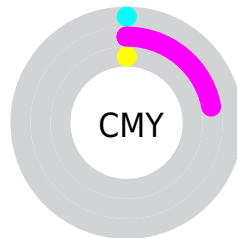

A 20% lighter version of the original color is **100, 0.012, 296.813**, and **67, 34.192, 325.859** is the 20% darker color. If you saturate the color by 10%, you get **81, 50.390, 326.165**, and if you desaturate by 10%, it is **93, 18.487, 325.066**.

# Distribution

- Red (100%)
- Green (78%)
- Blue (100%)

- Red (100%)
- Yellow (78%)
- Blue (100%)

- Cyan (0%)
- Magenta (22%)
- Yellow (0%)
- Black (0%)

- Cyan (0%)
- Magenta (22%)
- Yellow (0%)

# Brightness & Saturation Gradients

These gradients show how the CIELCh color 87, 35.124, 325.645 changes by changing the brightness by 10 percent. The first figure shows a shift by +10% for each color and the second figure -10%.