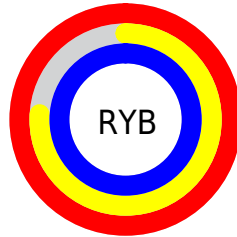

- Red (100%)
- Yellow (76%)
- Blue (100%)