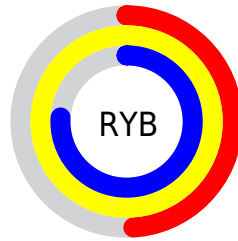

- Red (49%)
- Yellow (100%)
- Blue (76%)