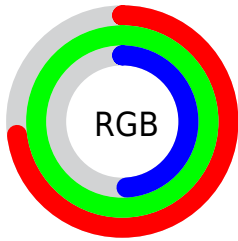

Distribution

- Red (73%)
- Green (100%)
- Blue (49%)