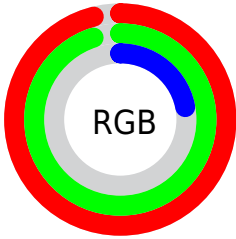

Distribution

- Red (96%)
- Green (95%)
- Blue (22%)