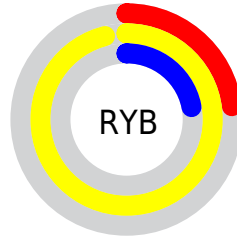

## Conversions Part 2

<b>Format</b>	<b>Color</b>
R <sub>Y</sub> B	58, 245, 55
Decimal	16118327
CIE Lab	93.00, -18.51, 82.61
CIE LCh	93, 84.659, 102.629
Yxy	82.9670, 0.4142, 0.4916
Android (android.graphics.Color)	4294308407 (0xFFFF5F237)
YUV	221.5790, -82.1234, 20.5402
Hunter-Lab	91.0862, -22.4195, 53.4105

# Details

The CIELCh color **93, 84.659, 102.629** is a light color, and the websafe version is hex **FFFF33**. The color can be described as light washed yellow. A complement of this color would be **38, 109.580, 303.171**, and the grayscale version is **88, 0.011, 296.813**.

A 20% lighter version of the original color is **98, 67.032, 105.049**, and **73, 76.458, 103.186** is the 20% darker color. If you saturate the color by 10%, you get **93, 89.864, 102.175**, and if you desaturate by 10%, it is **93, 77.058, 103.261**.

# Distribution

- Red (96%)
- Green (95%)
- Blue (22%)

- Red (23%)
- Yellow (96%)
- Blue (22%)

- Cyan (0%)
- Magenta (1%)
- Yellow (78%)
- Black (4%)

- Cyan (4%)
- Magenta (5%)
- Yellow (79%)