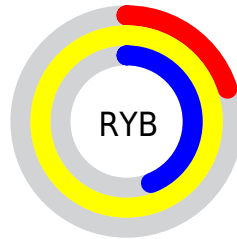

- Red (20%)
- Yellow (100%)
- Blue (44%)