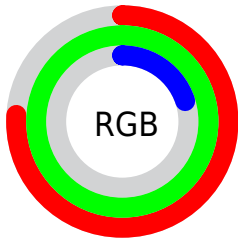

Distribution

- Red (76%)
- Green (100%)
- Blue (20%)