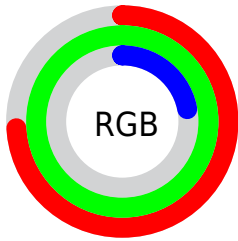

Distribution

- Red (74%)
- Green (100%)
- Blue (22%)