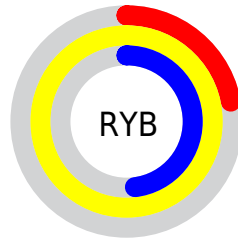

- Red (22%)
- Yellow (100%)
- Blue (48%)