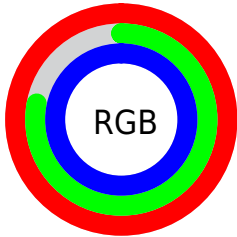

Distribution

- Red (100%)
- Green (78%)
- Blue (100%)