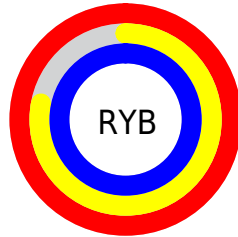

- Red (100%)
- Yellow (78%)
- Blue (100%)