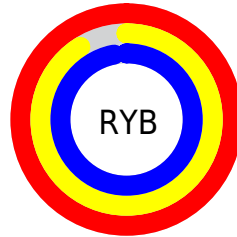

## Conversions Part 2

<b>Format</b>	<b>Color</b>
<b>R<sub>YB</sub></b>	255, 231, 247
Decimal	16771063
CIE <sub>Lab</sub>	94.00, 10.86, -4.77
CIE <sub>LCh</sub>	94, 11.865, 336.301
Yxy	85.2715, 0.3189, 0.3134
Android (android.graphics.Color)	4294961143 (0xFFFFE7F7)
YUV	240.0000, 3.4510, 13.1550
Hunter-Lab	92.3426, 6.0862, 0.4155

# Details

The CIELCh color **94, 11.865, 336.301** is a light color, and the websafe version is hex FFFFFFFF. A complement of this color would be **98, 11.747, 154.808**, and the grayscale version is **95, 0.011, 296.813**.

A 20% lighter version of the original color is **100, 0.012, 296.813**, and **74, 12.193, 335.232** is the 20% darker color. If you saturate the color by 10%, you get **88, 24.630, 336.853**, and if you desaturate by 10%, it is **100, 0.012, 296.813**.

# Distribution

Red (100%)

Green (91%)

Blue (97%)

Red (100%)

Yellow (91%)

Blue (97%)

Cyan (0%)