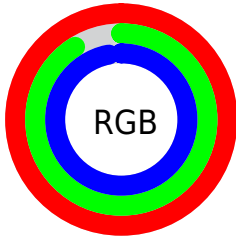

Distribution

Red (100%)

Green (91%)

Blue (97%)