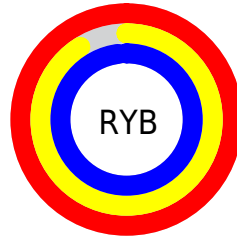

## Conversions Part 2

<b>Format</b>	<b>Color</b>
<b>R<sub>YB</sub></b>	254, 231, 251
Decimal	16705531
CIE <sub>Lab</sub>	94.00, 11.23, -6.82
CIE <sub>LCh</sub>	94, 13.141, 328.726
Yxy	85.2715, 0.3157, 0.3096
Android (android.graphics.Color)	4294895611 (0xFFFE7FB)
YUV	240.1570, 5.3456, 12.1403
Hunter-Lab	92.3426, 6.4673, -1.6406

# Details

The CIELCh color **94, 13.141, 328.726** is a light color, and the websafe version is hex FFFFFFFF. A complement of this color would be **98, 13.108, 147.675**, and the grayscale version is **95, 0.011, 296.813**.

A 20% lighter version of the original color is **100, 0.012, 296.813**, and **74, 13.569, 327.616** is the 20% darker color. If you saturate the color by 10%, you get **88, 27.782, 329.348**, and if you desaturate by 10%, it is **100, 0.422, 157.465**.

# Distribution

Red (100%)

Green (91%)

Blue (98%)

Red (100%)

Yellow (91%)

Blue (98%)

Cyan (0%)