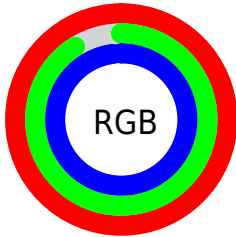

Distribution

Red (100%)

Green (91%)

Blue (98%)