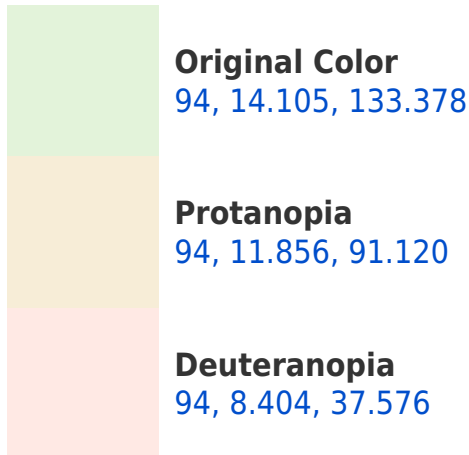

# Black Background

This preview shows how the CIELCh color 94, 14.105, 133.378 looks on a black background.

## Background

This preview shows how black text looks on a background with the CIELCh color 94, 14.105, 133.378.

This preview shows how white text looks on a background with the CIELCh color 94, 14.105, 133.378.

## Dichromacy

**Tritanopia**  
94, 9.350, 282.513

# Trichromacy

**Original Color**  
94, 14.105, 133.378

**Protanomaly**  
94, 11.786, 107.458

**Deuteranomaly**  
94, 7.256, 85.996

**Tritanomaly**  
94, 2.964, 219.791