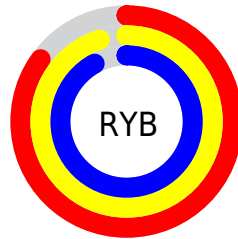

## Conversions Part 2

<b>Format</b>	<b>Color</b>
R <sub>YB</sub>	218, 243, 234
Decimal	14939098
CIE Lab	94.00, -9.69, 10.25
CIE LCh	94, 14.105, 133.378
Yxy	85.2715, 0.3174, 0.3552
Android (android.graphics.Color)	4293129178 (0xFFE3F3DA)
YUV	235.3660, -8.5614, -7.3370
Hunter-Lab	92.3426, -14.3402, 14.1807

# Details

The CIELCh color **94, 14.105, 133.378** is a light color, and the websafe version is hex **FFFFCC**. A complement of this color would be **89, 14.255, 314.225**, and the grayscale version is **93, 0.011, 296.813**.

A 20% lighter version of the original color is **100, 0.012, 296.813**, and **74, 14.176, 132.778** is the 20% darker color. If you saturate the color by 10%, you get **92, 27.869, 132.903**, and if you desaturate by 10%, it is **96, 0.397, 134.268**.

# Distribution

Red (89%)

Green (95%)

Blue (85%)

Red (85%)

Yellow (95%)

Blue (92%)

Cyan (7%)