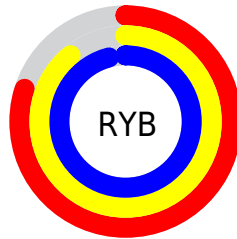

- Red (80%)
- Yellow (89%)
- Blue (96%)