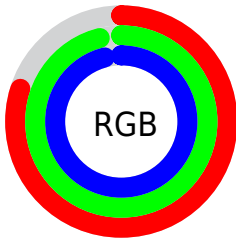

Distribution

- Red (80%)
- Green (96%)
- Blue (96%)