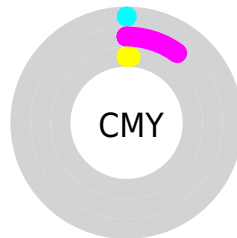

# Details

The CIELCh color **94, 13.986, 329.740** is a light color, and the websafe version is hex FFFFFFFF. A complement of this color would be **98, 13.826, 147.954**, and the grayscale version is **95, 0.011, 296.813**.

A 20% lighter version of the original color is **100, 0.012, 296.813**, and **74, 13.791, 328.876** is the 20% darker color. If you saturate the color by 10%, you get **88, 28.445, 329.711**, and if you desaturate by 10%, it is **100, 0.012, 296.813**.

# Distribution

Red (100%)

Green (91%)

Blue (99%)

Red (100%)

Yellow (91%)

Blue (99%)

Cyan (0%)

Magenta (10%)

Yellow (1%)

Black (0%)

Cyan (0%)

Magenta (10%)

Yellow (1%)