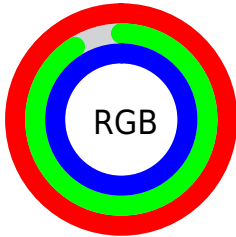

Distribution

Red (100%)

Green (91%)

Blue (99%)