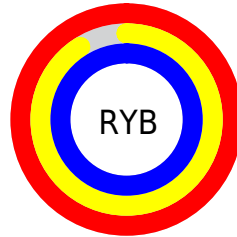

# Details

The CIELCh color **94, 13.986, 329.740** is a light color, and the websafe version is hex FFFFFFFF. A complement of this color would be **98, 13.826, 147.954**, and the grayscale version is **95, 0.011, 296.813**.

A 20% lighter version of the original color is **100, 0.012, 296.813**, and **74, 13.791, 328.876** is the 20% darker color. If you saturate the color by 10%, you get **88, 28.445, 329.711**, and if you desaturate by 10%, it is **100, 0.012, 296.813**.

# Distribution

Red (100%)

Green (91%)

Blue (99%)

Red (100%)

Yellow (91%)

Blue (99%)

Cyan (0%)

Magenta (10%)

Yellow (1%)

Black (0%)

Cyan (0%)

Magenta (10%)

Yellow (1%)