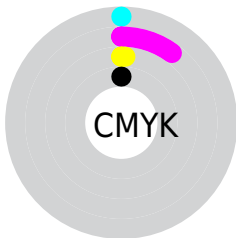

A 20% lighter version of the original color is **100, 0.012, 296.813**, and **74, 13.791, 328.876** is the 20% darker color. If you saturate the color by 10%, you get **88, 28.445, 329.711**, and if you desaturate by 10%, it is **100, 0.012, 296.813**.

# Distribution

Red (100%)

Green (91%)

Blue (99%)

Red (100%)

Yellow (91%)

Blue (99%)

Cyan (0%)

Magenta (10%)

Yellow (1%)

Black (0%)

Cyan (0%)

Magenta (10%)

Yellow (1%)