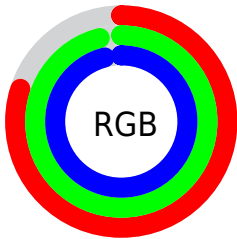

Distribution

- Red (80%)
- Green (96%)
- Blue (96%)