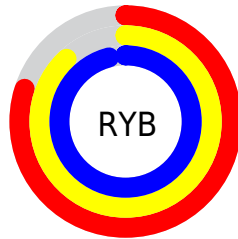

- Red (80%)
- Yellow (88%)
- Blue (96%)