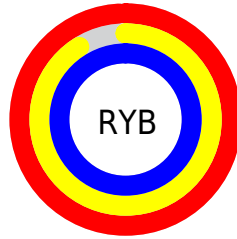

## Conversions Part 2

<b>Format</b>	<b>Color</b>
R <sub>Y</sub> B	253, 231, 254
Decimal	16639998
CIE Lab	94.00, 11.43, -8.39
CIE LCh	94, 14.183, 323.730
Yxy	85.2715, 0.3131, 0.3067
Android (android.graphics.Color)	4294830078 (0xFFFDE7FE)
YUV	240.2000, 6.8034, 11.2256
Hunter-Lab	92.3426, 6.6786, -3.2408

# Details

The CIELCh color `94, 14.183, 323.730` is a light color, and the websafe version is hex `FFFFFF`. A complement of this color would be `98, 14.148, 142.792`, and the grayscale version is `95, 0.011, 296.813`.

A 20% lighter version of the original color is `100, 0.012, 296.813`, and `74, 14.239, 323.781` is the 20% darker color. If you saturate the color by 10%, you get `88, 29.991, 324.265`, and if you desaturate by 10%, it is `100, 0.525, 141.743`.

# Distribution

- Red (99%)
- Green (91%)
- Blue (100%)

- Red (99%)
- Yellow (91%)
- Blue (100%)

- Cyan (0%)
- Magenta (9%)
- Yellow (0%)
- Black (0%)

- Cyan (1%)
- Magenta (9%)
- Yellow (0%)