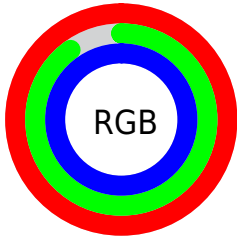

Distribution

Red (100%)

Green (90%)

Blue (99%)