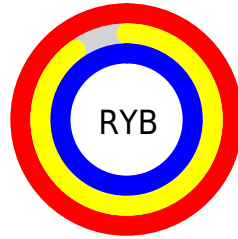

# Details

The CIELCh color **94, 14.789, 327.216** is a light color, and the websafe version is hex FFFFFFFF. A complement of this color would be **98, 14.676, 145.664**, and the grayscale version is **95, 0.011, 296.813**.

A 20% lighter version of the original color is **100, 0.012, 296.813**, and **74, 14.873, 327.444** is the 20% darker color. If you saturate the color by 10%, you get **88, 30.065, 327.344**, and if you desaturate by 10%, it is **100, 0.012, 296.813**.

# Distribution

Red (100%)

Green (90%)

Blue (99%)

Red (100%)

Yellow (90%)

Blue (99%)

Cyan (0%)