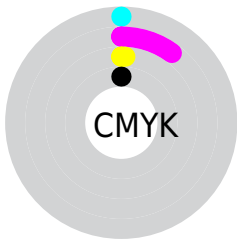

A 20% lighter version of the original color is **100, 0.012, 296.813**, and **74, 14.873, 327.444** is the 20% darker color. If you saturate the color by 10%, you get **88, 30.065, 327.344**, and if you desaturate by 10%, it is **100, 0.012, 296.813**.

# Distribution

Red (100%)

Green (90%)

Blue (99%)

Red (100%)

Yellow (90%)

Blue (99%)

Cyan (0%)

Magenta (10%)

Yellow (1%)

Black (0%)

Cyan (0%)

Magenta (10%)

Yellow (1%)