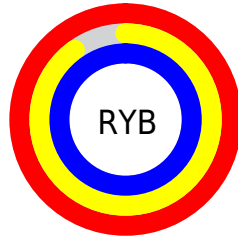

## Conversions Part 2

<b>Format</b>	<b>Color</b>
<a href="#">RYB</a>	<a href="#">255, 230, 255</a>
Decimal	<a href="#">16770815</a>
CIELab	<a href="#">94.00, 12.79, -8.97</a>
CIElCh	<a href="#">94, 15.620, 324.964</a>
Yxy	<a href="#">85.2715, 0.3138, 0.3049</a>
Android (android.graphics.Color)	<a href="#">4294960895</a> ( <a href="#">0xFFFFE6FF</a> )
YUV	<a href="#">240.3250, 7.2348, 12.8700</a>
Hunter-Lab	<a href="#">92.3426, 8.0909, -3.8356</a>

# Details

The CIELCh color **94, 15.620, 324.964** is a light color, and the websafe version is hex FFFFFFFF. A complement of this color would be **98, 15.442, 143.883**, and the grayscale version is **95, 0.011, 296.813**.

A 20% lighter version of the original color is **100, 0.012, 296.813**, and **74, 15.744, 325.086** is the 20% darker color. If you saturate the color by 10%, you get **88, 31.512, 325.521**, and if you desaturate by 10%, it is **100, 0.012, 296.813**.

# Distribution

- Red (100%)
- Green (90%)
- Blue (100%)

- Red (100%)
- Yellow (90%)
- Blue (100%)

- Cyan (0%)
- Magenta (10%)
- Yellow (0%)
- Black (0%)

- Cyan (0%)
- Magenta (10%)
- Yellow (0%)