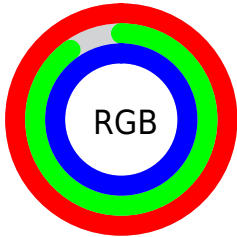

Distribution

- Red (100%)
- Green (90%)
- Blue (100%)