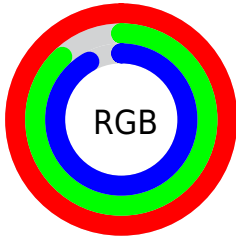

Distribution

Red (100%)

Green (88%)

Blue (92%)