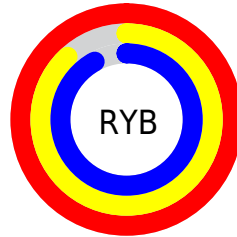

# Details

The CIELCh color **92, 11.435, 356.303** is a light color, and the websafe version is hex **FFCCCC**. A complement of this color would be **97, 11.074, 174.232**, and the grayscale version is **93, 0.011, 296.813**.

A 20% lighter version of the original color is **100, 0.012, 296.813**, and **72, 11.148, 357.511** is the 20% darker color. If you saturate the color by 10%, you get **86, 21.850, 357.462**, and if you desaturate by 10%, it is **99, 1.391, 354.973**.

# Distribution

Red (100%)

Green (88%)

Blue (92%)

Red (100%)

Yellow (88%)

Blue (92%)

Cyan (0%)