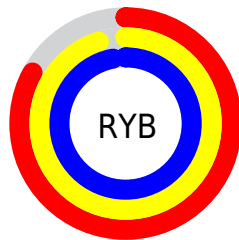

- Red (83%)
- Yellow (95%)
- Blue (97%)