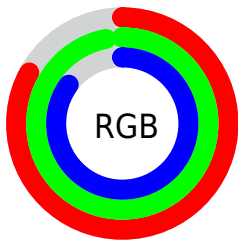

Distribution

- Red (83%)
- Green (97%)
- Blue (85%)