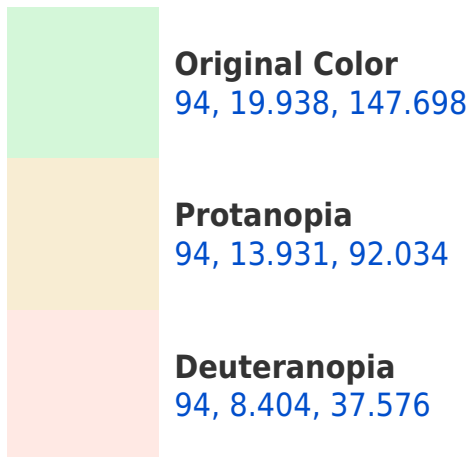

## White Background

This preview shows how the CIELCh color 94, 19.938, 147.698 looks on a white background.

## **Background**

This preview shows how black text looks on a background with the CIELCh color 94, 19.938, 147.698.

This preview shows how white text looks on a background with the CIELCh color 94, 19.938, 147.698.

## Dichromacy

**Tritanopia**  
94, 9.516, 253.652

# Trichromacy

**Original Color**  
94, 19.938, 147.698

**Protanomaly**  
94, 14.514, 117.772

**Deuteranomaly**  
94, 7.185, 106.713

**Tritanomaly**  
94, 7.965, 195.243