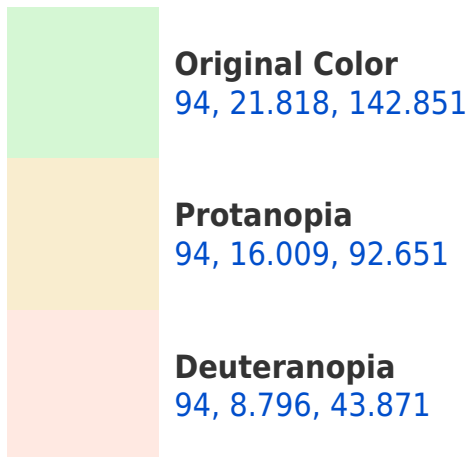

Color Blindness Simulation

Color vision deficiency is a very complex topic, and I could not describe the different causes any better than Wikipedia does, so if you want to learn more, you should check out their [article about color blindness](#).

Dichromacy