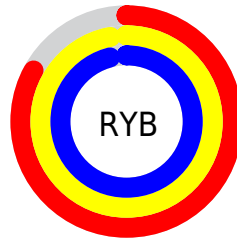

- Red (83%)
- Yellow (97%)
- Blue (96%)