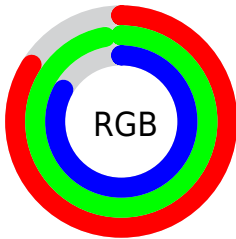

Distribution

- Red (84%)
- Green (97%)
- Blue (83%)