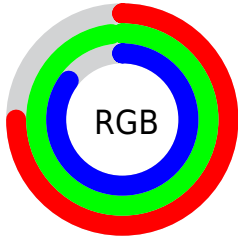

Distribution

- Red (75%)
- Green (98%)
- Blue (85%)