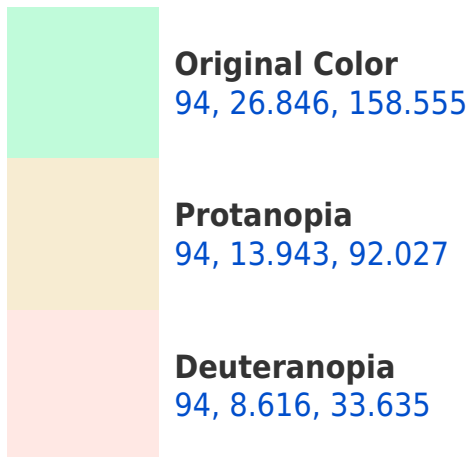

# Black Background

This preview shows how the CIELCh color 94, 26.846, 158.555 looks on a black background.

## **Background**

This preview shows how black text looks on a background with the CIELCh color 94, 26.846, 158.555.

This preview shows how white text looks on a background with the CIELCh color 94, 26.846, 158.555.

## Dichromacy

**Tritanopia**  
94, 11.364, 235.181

# Trichromacy

**Original Color**  
94, 26.846, 158.555

**Protanomaly**  
93, 15.276, 128.557

**Deuteranomaly**  
94, 8.124, 127.626

**Tritanomaly**  
94, 13.369, 191.914