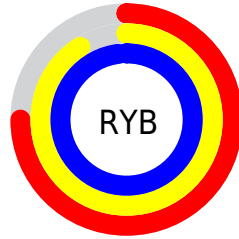

## Conversions Part 2

<b>Format</b>	<b>Color</b>
<b>RYB</b>	192, 233, 251
Decimal	12647386
CIELab	94.00, -24.99, 9.82
CIElCh	94, 26.846, 158.555
Yxy	85.2715, 0.2953, 0.3654
Android (android.graphics.Color)	4290837466 (0xFFC0FBDA)
YUV	229.5970, -5.7173, -32.9726
Hunter-Lab	92.3426, -28.4191, 13.8111

# Details

The CIELCh color **94, 26.846, 158.555** is a light color, and the websafe version is hex **CCFFCC**. A complement of this color would be **84, 27.439, 342.568**, and the grayscale version is **91, 0.011, 296.813**.

A 20% lighter version of the original color is **100, 2.081, 199.592**, and **74, 26.824, 158.738** is the 20% darker color. If you saturate the color by 10%, you get **92, 38.043, 157.486**, and if you desaturate by 10%, it is **96, 15.445, 159.506**.

# Distribution

- Red (75%)
- Green (98%)
- Blue (85%)

- Red (75%)
- Yellow (91%)
- Blue (98%)

- Cyan (24%)
- Magenta (0%)
- Yellow (13%)
- Black (2%)

- Cyan (25%)
- Magenta (2%)
- Yellow (15%)