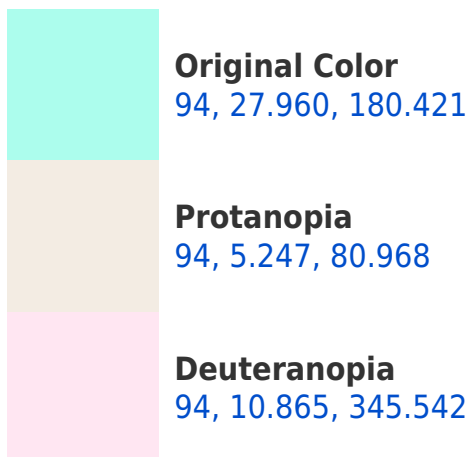

# Black Background

This preview shows how the CIELCh color 94, 27.960, 180.421 looks on a black background.

## **Background**

This preview shows how black text looks on a background with the CIELCh color 94, 27.960, 180.421.

This preview shows how white text looks on a background with the CIELCh color 94, 27.960, 180.421.

## Dichromacy

**Tritanopia**  
94, 13.284, 226.624

# Trichromacy

**Original Color**  
94, 27.960, 180.421

**Protanomaly**  
93, 10.514, 166.151

**Deuteranomaly**  
93, 4.620, 212.165

**Tritanomaly**  
94, 17.489, 201.728