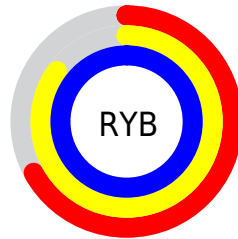

- Red (67%)
- Yellow (85%)
- Blue (99%)