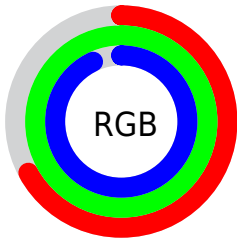

Distribution

- Red (67%)
- Green (99%)
- Blue (93%)