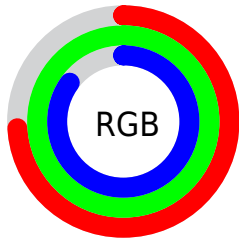

Distribution

- Red (74%)
- Green (99%)
- Blue (85%)