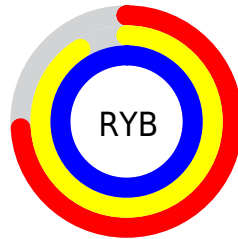

## Conversions Part 2

Format	Color
<b>RYB</b>	189, 233, 252
Decimal	12451032
CIELab	94.00, -26.76, 10.91
CIELCh	94, 28.898, 157.828
Yxy	85.2715, 0.2946, 0.3690
Android (android.graphics.Color)	4290641112 (0xFFBDFCD8)
YUV	229.0590, -6.4381, -35.1317
Hunter-Lab	92.3426, -29.9907, 14.7303

# Details

The CIELCh color **94, 28.898, 157.828** is a light color, and the websafe version is hex **CCFFCC**. A complement of this color would be **83, 29.530, 342.091**, and the grayscale version is **91, 0.011, 296.813**.

A 20% lighter version of the original color is **99, 3.114, 199.421**, and **74, 28.949, 157.881** is the 20% darker color. If you saturate the color by 10%, you get **92, 40.195, 156.745**, and if you desaturate by 10%, it is **96, 17.374, 158.787**.

# Distribution

- Red (74%)
- Green (99%)
- Blue (85%)

- Red (74%)
- Yellow (91%)
- Blue (99%)

- Cyan (25%)
- Magenta (0%)
- Yellow (14%)
- Black (1%)

- Cyan (26%)
- Magenta (1%)
- Yellow (15%)