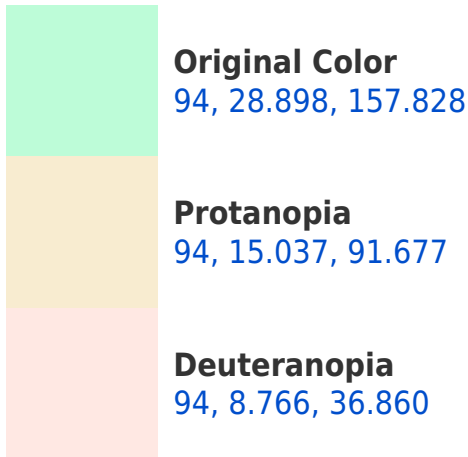

## **Background**

This preview shows how black text looks on a background with the CIELCh color 94, 28.898, 157.828.

This preview shows how white text looks on a background with the CIELCh color 94, 28.898, 157.828.

## Dichromacy

**Tritanopia**  
94, 11.625, 234.231

# Trichromacy

**Original Color**  
94, 28.898, 157.828

**Protanomaly**  
94, 16.967, 129.068

**Deuteranomaly**  
93, 8.731, 128.789

**Tritanomaly**  
94, 14.545, 188.262