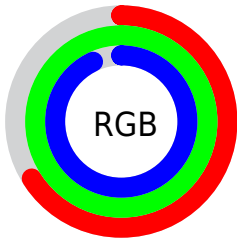

Distribution

- Red (66%)
- Green (100%)
- Blue (93%)