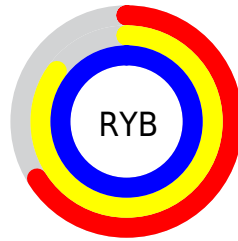

- Red (66%)
- Yellow (85%)
- Blue (100%)