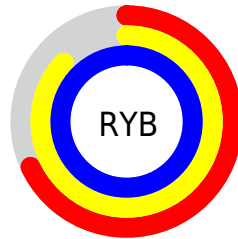

## Conversions Part 2

Format	Color
<b>RYB</b>	173, 221, 254
Decimal	11402980
CIELab	94.00, -30.04, 4.59
CIELCh	94, 30.392, 171.305
Yxy	85.2715, 0.2797, 0.3581
Android (android.graphics.Color)	4289593060 (0xFFADFEE4)
YUV	226.8170, 0.5832, -47.1975
Hunter-Lab	92.3426, -32.8656, 9.2548

# Details

The CIELCh color **94, 30.392, 171.305** is a light color, and the websafe version is hex **99FFFF**. A complement of this color would be **79, 33.202, 358.118**, and the grayscale version is **90, 0.011, 296.813**.

A 20% lighter version of the original color is **98, 8.521, 198.944**, and **74, 30.211, 171.578** is the 20% darker color. If you saturate the color by 10%, you get **93, 39.090, 170.085**, and if you desaturate by 10%, it is **96, 21.184, 172.416**.

# Distribution

- Red (68%)
- Green (100%)
- Blue (89%)

- Red (68%)
- Yellow (87%)
- Blue (100%)

- Cyan (32%)
- Magenta (0%)
- Yellow (10%)
- Black (0%)

- Cyan (32%)
- Magenta (0%)
- Yellow (11%)