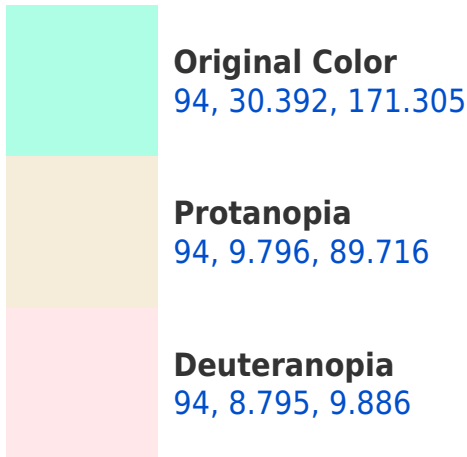

# Black Background

This preview shows how the CIELCh color 94, 30.392, 171.305 looks on a black background.

## Background

This preview shows how black text looks on a background with the CIELCh color 94, 30.392, 171.305.

This preview shows how white text looks on a background with the CIELCh color 94, 30.392, 171.305.

## Dichromacy

**Tritanopia**  
94, 13.006, 227.289

# Trichromacy

**Original Color**  
94, 30.392, 171.305

**Protanomaly**  
94, 13.856, 147.448

**Deuteranomaly**  
93, 6.154, 163.241

**Tritanomaly**  
94, 17.375, 194.901