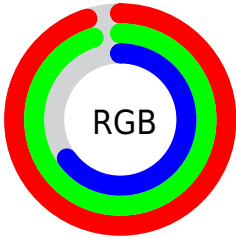

Distribution

Red (95%)

Green (95%)

Blue (65%)