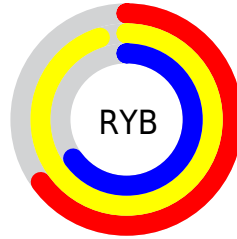

# Details

The CIELCh color **94, 38.473, 107.123** is a light color, and the websafe version is hex **FFFF99**. A complement of this color would be **71, 41.580, 294.130**, and the grayscale version is **93, 0.011, 296.813**.

A 20% lighter version of the original color is **99, 16.691, 108.916**, and **74, 38.566, 107.062** is the 20% darker color. If you saturate the color by 10%, you get **94, 50.228, 106.183**, and if you desaturate by 10%, it is **94, 26.378, 108.096**.

# Distribution

Red (95%)

Green (95%)

Blue (65%)

Red (65%)

Yellow (95%)

Blue (65%)

Cyan (0%)