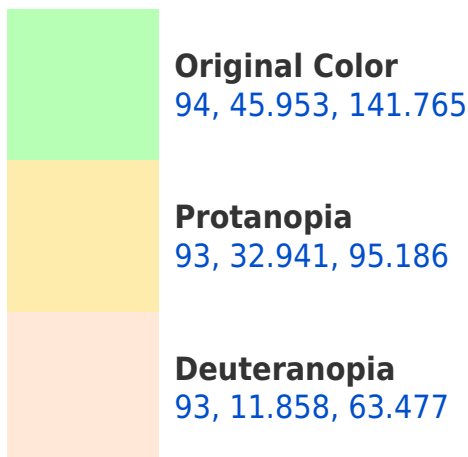

Color Blindness Simulation

Color vision deficiency is a very complex topic, and I could not describe the different causes any better than Wikipedia does, so if you want to learn more, you should check out their [article about color blindness](#).

Dichromacy