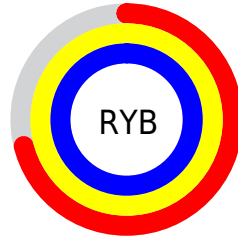

## Conversions Part 2

Format	Color
<a href="#">RYB</a>	<a href="#">181, 255, 253</a>
Decimal	<a href="#">12058549</a>
CIELab	<a href="#">94.00, -36.10, 28.44</a>
CIELCh	<a href="#">94, 45.953, 141.765</a>
Yxy	<a href="#">85.2715, 0.3099, 0.4135</a>
Android (android.graphics.Color)	<a href="#">4290248629 (0xFFB7FFB5)</a>
YUV	<a href="#">225.0360, -21.7097, -36.8656</a>
Hunter-Lab	<a href="#">92.3426, -38.0576, 28.0240</a>

# Details

The CIELCh color **94, 45.953, 141.765** is a light color, and the websafe version is hex **CCFFCC**. A complement of this color would be **83, 45.758, 325.239**, and the grayscale version is **90, 0.011, 296.813**.

A 20% lighter version of the original color is **98, 10.627, 139.488**, and **74, 45.854, 141.872** is the 20% darker color. If you saturate the color by 10%, you get **92, 61.171, 140.877**, and if you desaturate by 10%, it is **96, 29.859, 142.553**.

# Distribution

- Red (72%)
- Green (100%)
- Blue (71%)

- Red (71%)
- Yellow (100%)
- Blue (99%)

- Cyan (28%)
- Magenta (0%)
- Yellow (29%)
- Black (0%)

- Cyan (28%)
- Magenta (0%)
- Yellow (29%)