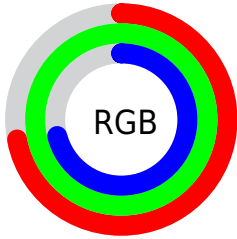

Distribution

- Red (72%)
- Green (100%)
- Blue (71%)