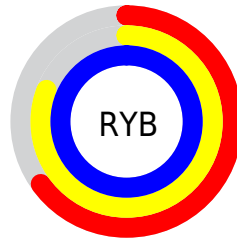

- Red (65%)
- Yellow (81%)
- Blue (100%)