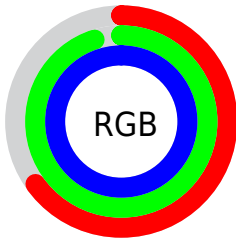

Distribution

- Red (65%)
- Green (95%)
- Blue (100%)