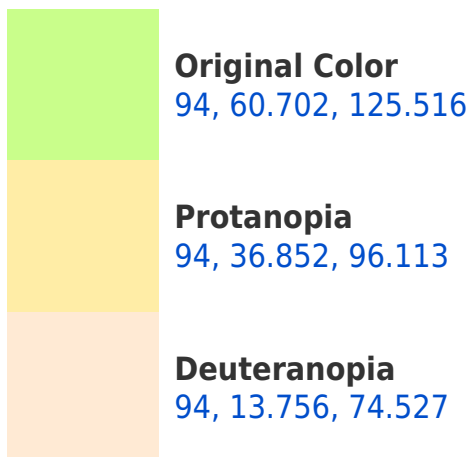

## **Background**

This preview shows how black text looks on a background with the CIELCh color 94, 60.702, 125.516.

This preview shows how white text looks on a background with the CIELCh color 94, 60.702, 125.516.

## Dichromacy

**Tritanopia**  
94, 9.712, 252.060

# Trichromacy

**Original Color**  
94, 60.702, 125.516

**Protanomaly**  
94, 43.964, 110.817

**Deuteranomaly**  
94, 28.128, 112.618

**Tritanomaly**  
94, 19.950, 142.856