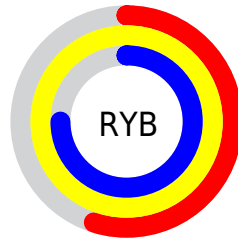

- Red (55%)
- Yellow (100%)
- Blue (75%)