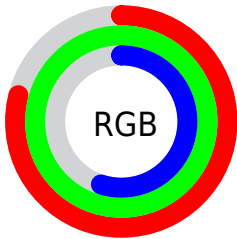

Distribution

- Red (79%)
- Green (100%)
- Blue (55%)