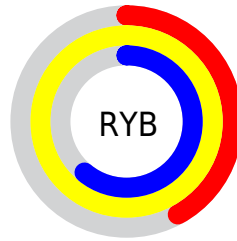

- Red (42%)
- Yellow (100%)
- Blue (61%)