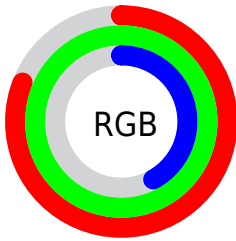

Distribution

- Red (81%)
- Green (100%)
- Blue (42%)