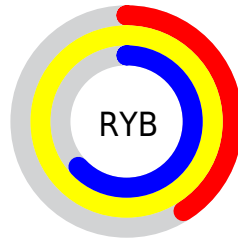

- Red (41%)
- Yellow (100%)
- Blue (63%)