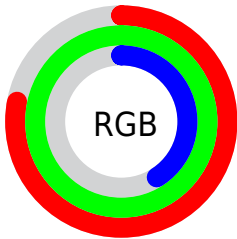

Distribution

- Red (78%)
- Green (100%)
- Blue (41%)