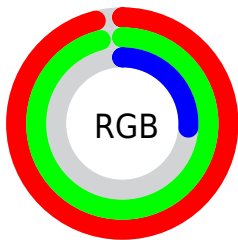

Distribution

- Red (96%)
- Green (96%)
- Blue (26%)