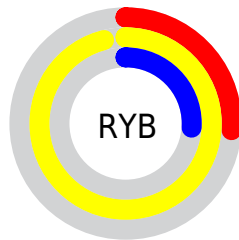

## Conversions Part 2

<b>Format</b>	<b>Color</b>
<a href="#">RYB</a>	<a href="#">67, 245, 67</a>
Decimal	<a href="#">16119107</a>
CIELab	<a href="#">94.00, -19.50, 79.82</a>
CIELCh	<a href="#">94, 82.165, 103.732</a>
Yxy	<a href="#">85.2715, 0.4089, 0.4879</a>
Android (android.graphics.Color)	<a href="#">4294309187 (0xFFFF5F543)</a>
YUV	<a href="#">224.7080, -77.7500, 17.7961</a>
Hunter-Lab	<a href="#">92.3426, -23.4819, 53.0596</a>

# Details

The CIELCh color **94, 82.165, 103.732** is a light color, and the websafe version is hex **FFFF33**. The color can be described as light washed yellow. A complement of this color would be **41, 104.231, 302.526**, and the grayscale version is **90, 0.011, 296.813**.

A 20% lighter version of the original color is **98, 62.662, 105.382**, and **74, 77.403, 104.165** is the 20% darker color. If you saturate the color by 10%, you get **94, 88.697, 103.246**, and if you desaturate by 10%, it is **94, 73.502, 104.395**.

# Distribution

- Red (96%)
- Green (96%)
- Blue (26%)

- Red (26%)
- Yellow (96%)
- Blue (26%)

- Cyan (0%)
- Magenta (0%)
- Yellow (73%)
- Black (4%)

- Cyan (4%)
- Magenta (4%)
- Yellow (74%)