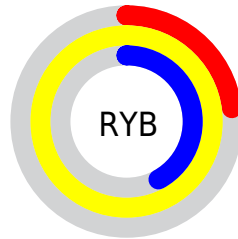

- Red (23%)
- Yellow (100%)
- Blue (42%)