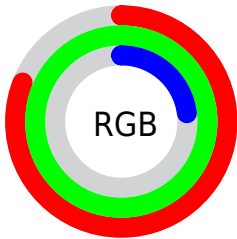

Distribution

- Red (81%)
- Green (100%)
- Blue (23%)