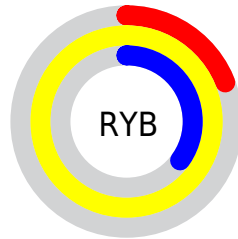

- Red (19%)
- Yellow (100%)
- Blue (35%)