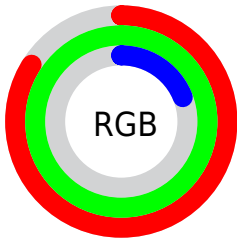

Distribution

- Red (84%)
- Green (100%)
- Blue (19%)