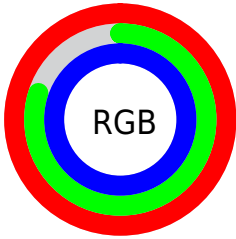

Distribution

- Red (100%)
- Green (80%)
- Blue (100%)