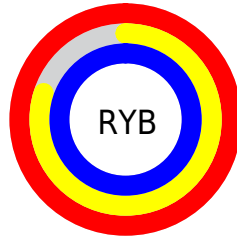

## Conversions Part 2

<b>Format</b>	<b>Color</b>
<a href="#">RYB</a>	<a href="#">255, 204, 255</a>
Decimal	<a href="#">16764159</a>
CIELab	<a href="#">88.00, 26.89, -18.44</a>
CIELCh	<a href="#">88, 32.611, 325.559</a>
Yxy	<a href="#">72.0653, 0.3151, 0.2784</a>
Android (android.graphics.Color)	<a href="#">4294954239</a> (0xFFFFCCFF)
YUV	<a href="#">225.0630, 14.7589, 26.2547</a>
Hunter-Lab	<a href="#">84.8913, 22.9749, -14.0888</a>

# Details

The CIELCh color **88, 32.611, 325.559** is a light color, and the websafe version is hex **FFCCFF**. A complement of this color would be **95, 31.844, 143.153**, and the grayscale version is **90, 0.011, 296.813**.

A 20% lighter version of the original color is **100, 0.012, 296.813**, and **68, 32.228, 325.778** is the 20% darker color. If you saturate the color by 10%, you get **82, 47.778, 326.076**, and if you desaturate by 10%, it is **94, 15.817, 324.971**.

# Distribution

- Red (100%)
- Green (80%)
- Blue (100%)

- Red (100%)
- Yellow (80%)
- Blue (100%)

- Cyan (0%)
- Magenta (20%)
- Yellow (0%)
- Black (0%)

- Cyan (0%)
- Magenta (20%)
- Yellow (0%)