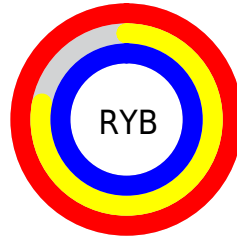

## Conversions Part 2

<b>Format</b>	<b>Color</b>
<a href="#">RYB</a>	<a href="#">255, 200, 255</a>
Decimal	<a href="#">16763135</a>
CIELab	<a href="#">87.00, 29.00, -19.82</a>
CIELCh	<a href="#">87, 35.124, 325.645</a>
Yxy	<a href="#">70.0064, 0.3153, 0.2744</a>
Android (android.graphics.Color)	<a href="#">4294953215</a> (0xFFFFC8FF)
YUV	<a href="#">222.7150, 15.9165, 28.3139</a>
Hunter-Lab	<a href="#">83.6698, 25.2016, -15.6258</a>

# Details

The CIELCh color **87, 35.124, 325.645** is a light color, and the websafe version is hex **FFCCFF**. A complement of this color would be **95, 34.515, 143.023**, and the grayscale version is **89, 0.011, 296.813**.

A 20% lighter version of the original color is **100, 0.012, 296.813**, and **67, 34.192, 325.859** is the 20% darker color. If you saturate the color by 10%, you get **81, 50.390, 326.165**, and if you desaturate by 10%, it is **93, 18.487, 325.066**.

# Distribution

- Red (100%)
- Green (78%)
- Blue (100%)

- Red (100%)
- Yellow (78%)
- Blue (100%)

- Cyan (0%)
- Magenta (22%)
- Yellow (0%)
- Black (0%)

- Cyan (0%)
- Magenta (22%)
- Yellow (0%)