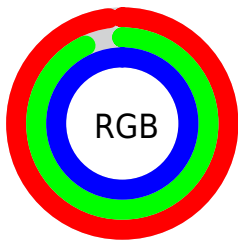

Distribution

- Red (98%)
- Green (93%)
- Blue (100%)