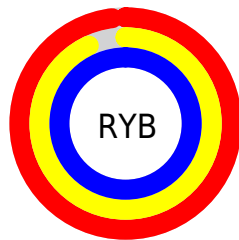

## Conversions Part 2

<b>Format</b>	<b>Color</b>
<b>R<sub>YB</sub></b>	249, 236, 254
Decimal	16379134
CIE <sub>Lab</sub>	95.00, 7.54, -7.10
CIE <sub>LCh</sub>	95, 10.356, 316.711
Yxy	87.6183, 0.3102, 0.3115
Android (android.graphics.Color)	4294569214 (0xFF9ECFE)
YUV	241.9390, 5.9461, 6.1925
Hunter-Lab	93.6047, 2.6257, -1.8838

# Details

The CIELCh color **95, 10.356, 316.711** is a light color, and the websafe version is hex FFFFFFFF. A complement of this color would be **98, 10.286, 136.147**, and the grayscale version is **96, 0.011, 296.813**.

A 20% lighter version of the original color is **100, 0.012, 296.813**, and **75, 10.393, 318.095** is the 20% darker color. If you saturate the color by 10%, you get **88, 25.229, 317.158**, and if you desaturate by 10%, it is **100, 0.289, 109.889**.

# Distribution

- Red (98%)
- Green (93%)
- Blue (100%)

- Red (98%)
- Yellow (93%)
- Blue (100%)

- Cyan (2%)
- Magenta (7%)
- Yellow (0%)
- Black (0%)

- Cyan (2%)
- Magenta (7%)
- Yellow (0%)