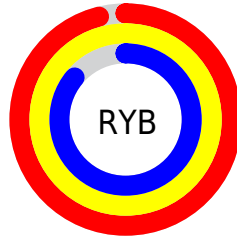

- Red (96%)
- Yellow (99%)
- Blue (86%)