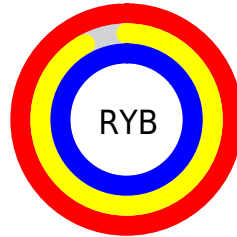

## Conversions Part 2

Format	Color
R <sub>YB</sub>	253, 235, 252
Decimal	16641020
CIE Lab	95.00, 9.01, -6.00
CIE LCh	95, 10.828, 326.339
Yxy	87.6183, 0.3142, 0.3125
Android (android.graphics.Color)	4294831100 (0xFFFDEBFC)
YUV	242.3200, 4.7722, 9.3664
Hunter-Lab	93.6047, 4.1450, -0.7701

# Details

The CIELCh color **95, 10.828, 326.339** is a light color, and the websafe version is hex FFFFFFFF. A complement of this color would be **98, 10.803, 145.574**, and the grayscale version is **96, 0.011, 296.813**.

A 20% lighter version of the original color is **100, 0.012, 296.813**, and **75, 10.715, 326.519** is the 20% darker color. If you saturate the color by 10%, you get **89, 26.189, 326.928**, and if you desaturate by 10%, it is **100, 0.845, 152.692**.

# Distribution

- Red (99%)
- Green (92%)
- Blue (99%)

- Red (99%)
- Yellow (92%)
- Blue (99%)

- Cyan (0%)
- Magenta (7%)
- Yellow (0%)
- Black (1%)

- Cyan (1%)
- Magenta (8%)
- Yellow (1%)