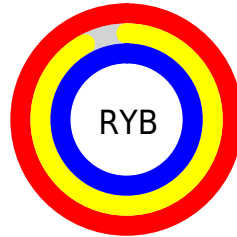

# Details

The CIELCh color **95, 11.446, 326.278** is a light color, and the websafe version is hex FFFFFFFF. A complement of this color would be **98, 11.420, 145.466**, and the grayscale version is **96, 0.011, 296.813**.

A 20% lighter version of the original color is **100, 0.012, 296.813**, and **75, 11.363, 326.453** is the 20% darker color. If you saturate the color by 10%, you get **89, 26.874, 326.865**, and if you desaturate by 10%, it is **100, 0.449, 157.518**.

# Distribution

Red (100%)

Green (92%)

Blue (99%)

Red (100%)

Yellow (92%)

Blue (99%)

Cyan (0%)