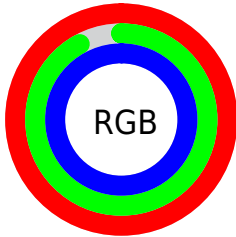

Distribution

Red (100%)

Green (92%)

Blue (99%)