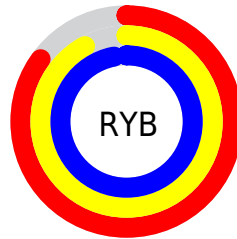

- Red (85%)
- Yellow (92%)
- Blue (97%)