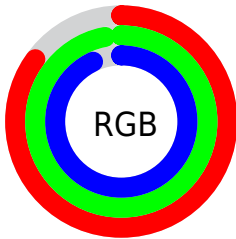

Distribution

- Red (85%)
- Green (97%)
- Blue (93%)