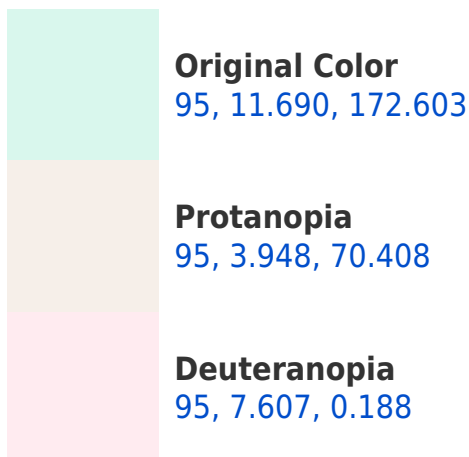

## Background

This preview shows how black text looks on a background with the CIELCh color 95, 11.690, 172.603.

This preview shows how white text looks on a background with the CIELCh color 95, 11.690, 172.603.

## Dichromacy

**Tritanopia**  
95, 7.933, 256.823

# Trichromacy

**Original Color**  
95, 11.690, 172.603

**Protanomaly**  
95, 4.187, 140.417

**Deuteranomaly**  
95, 0.709, 18.563

**Tritanomaly**  
95, 6.945, 220.857

# Monochromacy

**Original Color**  
95, 11.690, 172.603

**Achromatopsia**  
94, 0.011, 296.813

**Achromatomaly**  
94, 4.402, 171.412